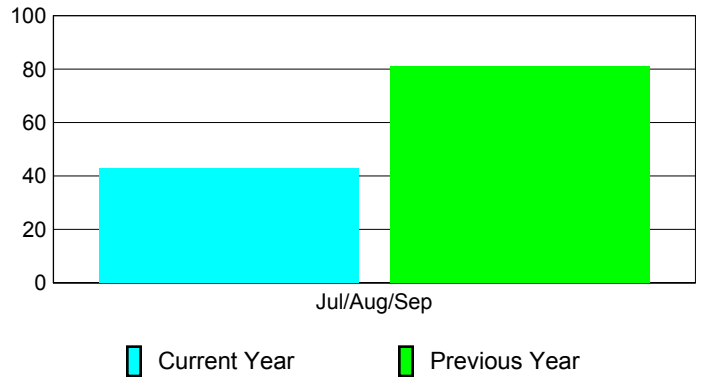

Comparison of Membership Gain/Loss

Current Year Compared to the Previous Year