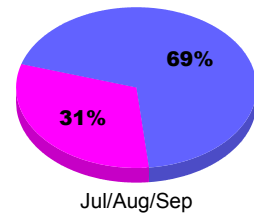

Gender Comparison 2010-2011