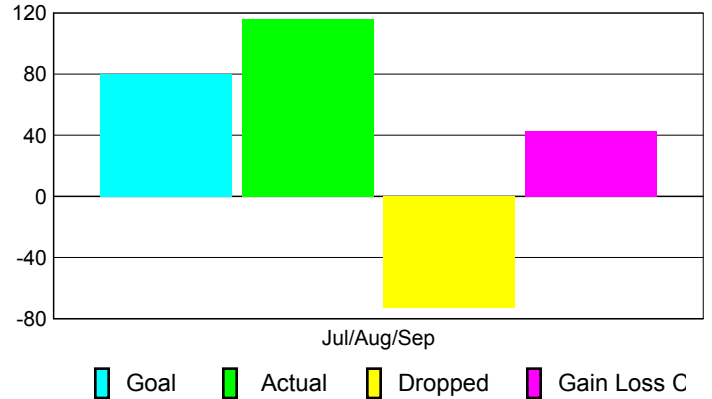

Membership Results 2010-2011

Goal, New, Dropped, Gain/Loss