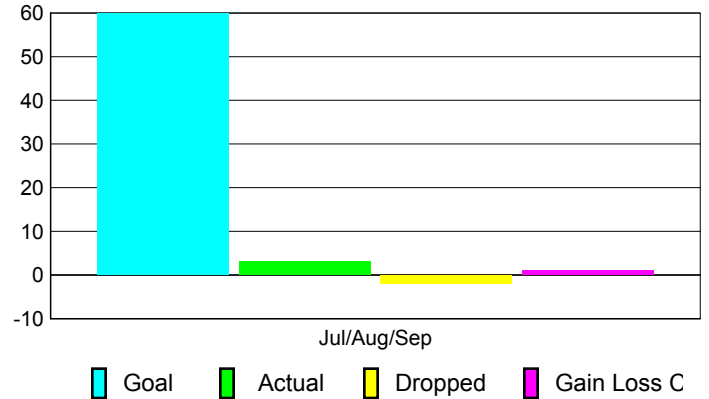

Membership Results 2010-2011

Goal, New, Dropped, Gain/Loss

Comparison of Membership Gain/Loss

Current Year Compared to the Previous Year